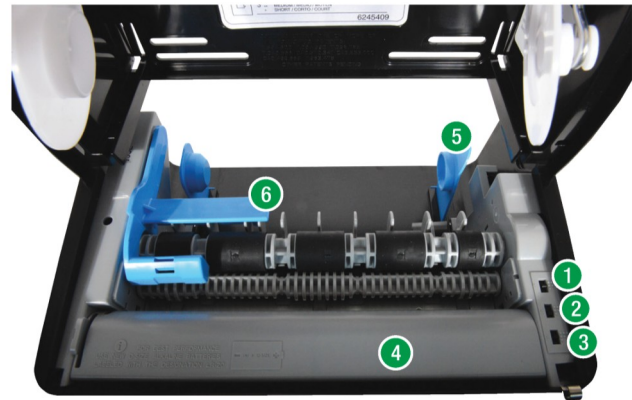

## E-Touch Automatic Towel Dispenser

- Holds 900' roll plus stub roll feature.
- Option for battery power or plug in
- Stub roll includes transfer feature to eliminate double feeding of towel.
- Low battery indicator light.
- Equipped with super saver mode to help eliminate paper waste and increase savings.
- Longest battery life in the industry with up to 75,000 cycles or 2 years.

- 1 Paper Dispensing Modes: Max savings, normal & minimum savings
- 2 Dispense Delay: 3, 2 and 1 second sheet delay
- 3 Paper Length: 15", 12" and 9"
- 4 Batteries: In the front for easy access
- 5 Stub Roll
- 6 Transfer Bar: Eliminates double feeding of towel from stub roll

Additional Features:  
 Option for battery power or hard wiring  
 Low battery indicator light  
 Locking cabinet prevents pilferage

**Super Saver Mode!**

Specifications	
<i>Product Code:</i>	DS-4002
<i>Dimensions:</i>	15" High 11.25" Wide 9.8" Depth
<i>Roll Specifications:</i>	Diameter 8" Stub roll 3.5"
<i>Packing Details:</i>	1 Per Case