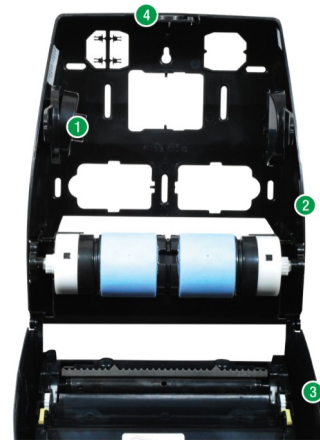

American Paper Converting Inc.

Quick Touch Towel Dispenser

- Easy loading with quick access and exposed roll holders.
- Feed system, including gear system and roll support .
- Will work with all grades of paper.
- Break and chemical resistant plastic.
- Stub roll ensure no waste

- 1 Easy Front Loading
- 2 Compact Design
- 3 Front Cover: Pushes for dispensing
- 4 Locking Cabinet: Prevents pilferage

Easy
Dispensing!

Specifications	
<i>Product Code:</i>	DS-4009
<i>Dimensions:</i>	12.7" High 11.2" Wide 9.5" Depth
<i>Roll Specifications:</i>	Diameter 8" Stub roll 3.5"
<i>Packing Details:</i>	1 Per Case